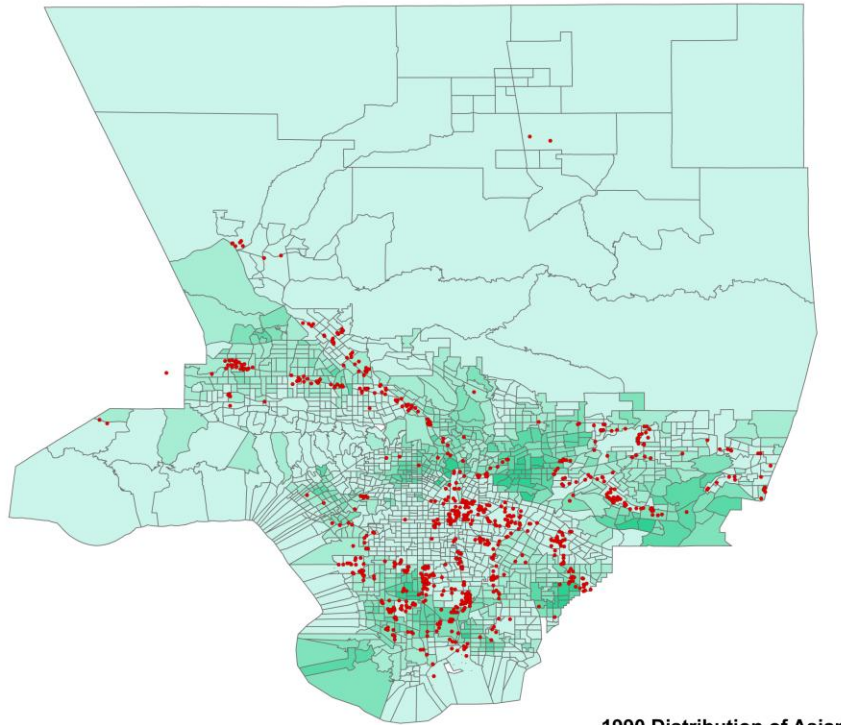

# Stationary Pollution Sources and Demography in LA County

# Stationary Pollution Sources and Demography in LA County

**1990 Distribution of Latino  
Population in LA County**

## Stationary Pollution Sources and Demography in LA County

**1990 Distribution of non\_Hispanic  
White Population in LA County**

## Stationary Pollution Sources and Demography in LA County

**1990 Distribution of Asian  
Population in LA County**