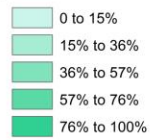

# Stationary Pollution Sources and Demography in LA County

**1990 Distribution of Latino  
Population in LA County**

## Stationary Pollution Sources and Demography in LA County

**1990 Distribution of non\_Hispanic  
White Population in LA County**