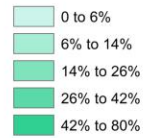

# Stationary Pollution Sources and Demography in LA County

**1990 Distribution of Latino  
Population in LA County**

## Stationary Pollution Sources and Demography in LA County

**1990 Distribution of non\_Hispanic  
White Population in LA County**

## Stationary Pollution Sources and Demography in LA County

**1990 Distribution of Asian  
Population in LA County**